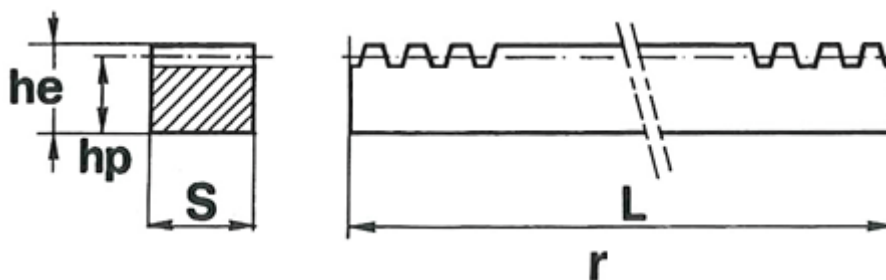

Data Sheet

Article number: 6165050152000

Description: Rack Module 1,5 17x17
length 2000 mm

Measures

Actual length	= 2002.77
hp	= 15.5
Module	= 1.5
No. of teeth	= 425
Nominal length	= 2000
Pitch	= 4.7124
Profile Sxhe	= 17x17